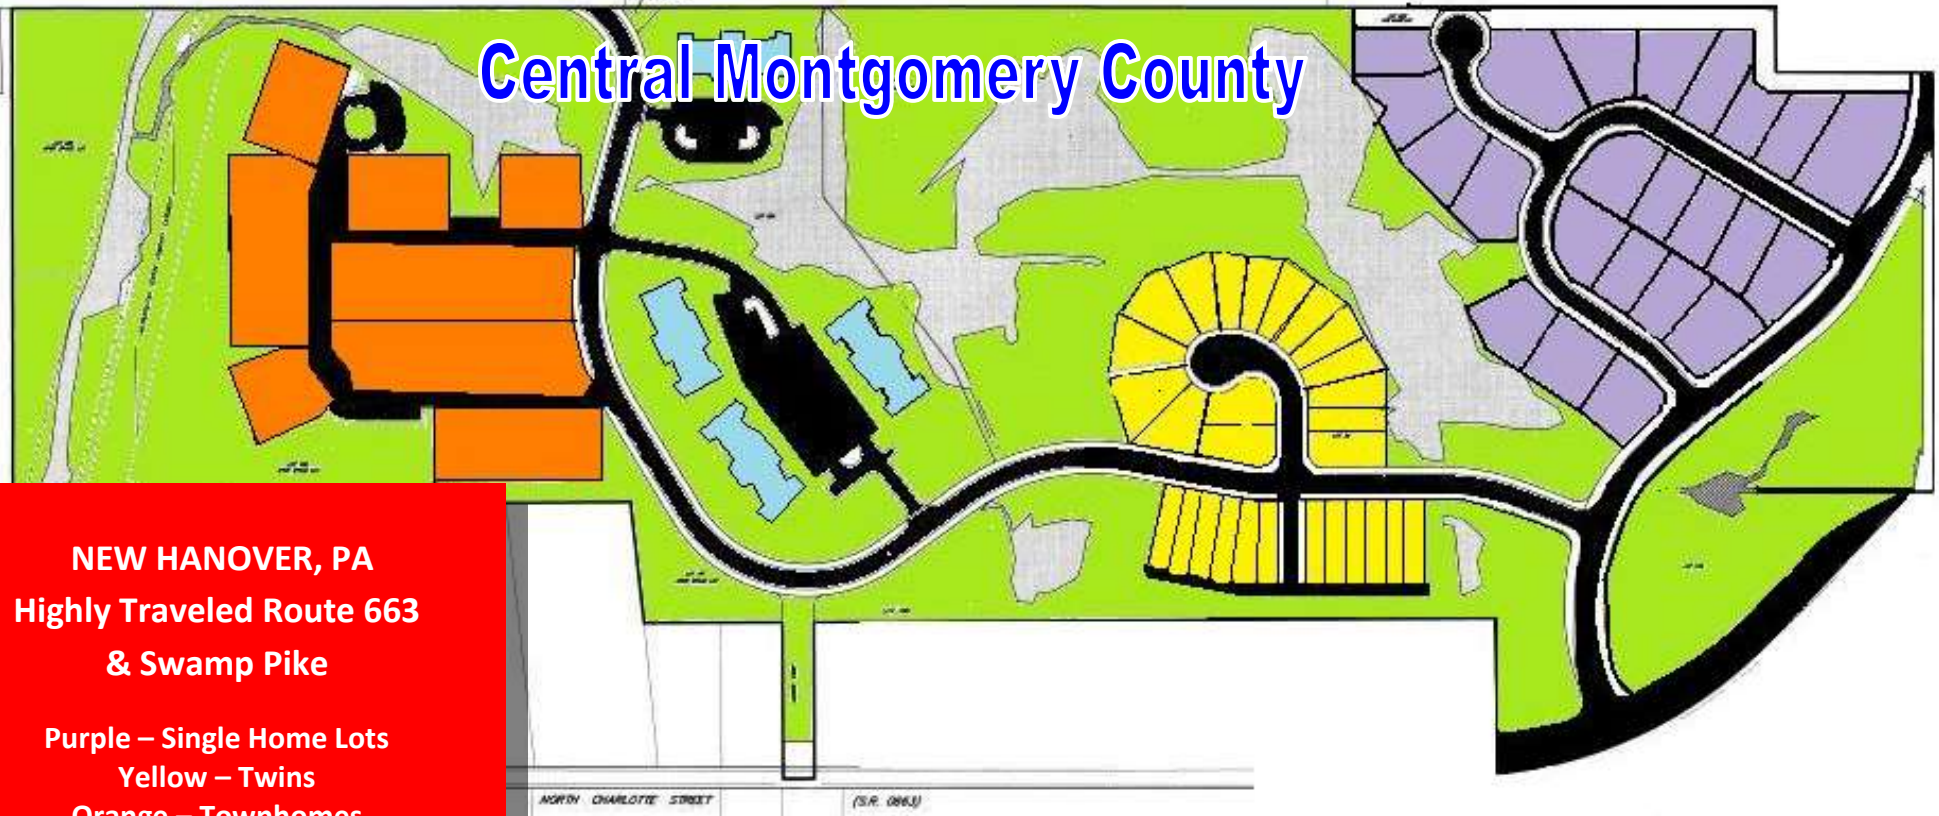

FOR SALE

APPROVED - SINGLE & MULTI-FAMILY UNITS

Central Montgomery County

NEW HANOVER, PA
Highly Traveled Route 663
& Swamp Pike

Purple – Single Home Lots
Yellow – Twins
Orange – Townhomes
Blue – Apartment units
(4 buildings of 16 units)