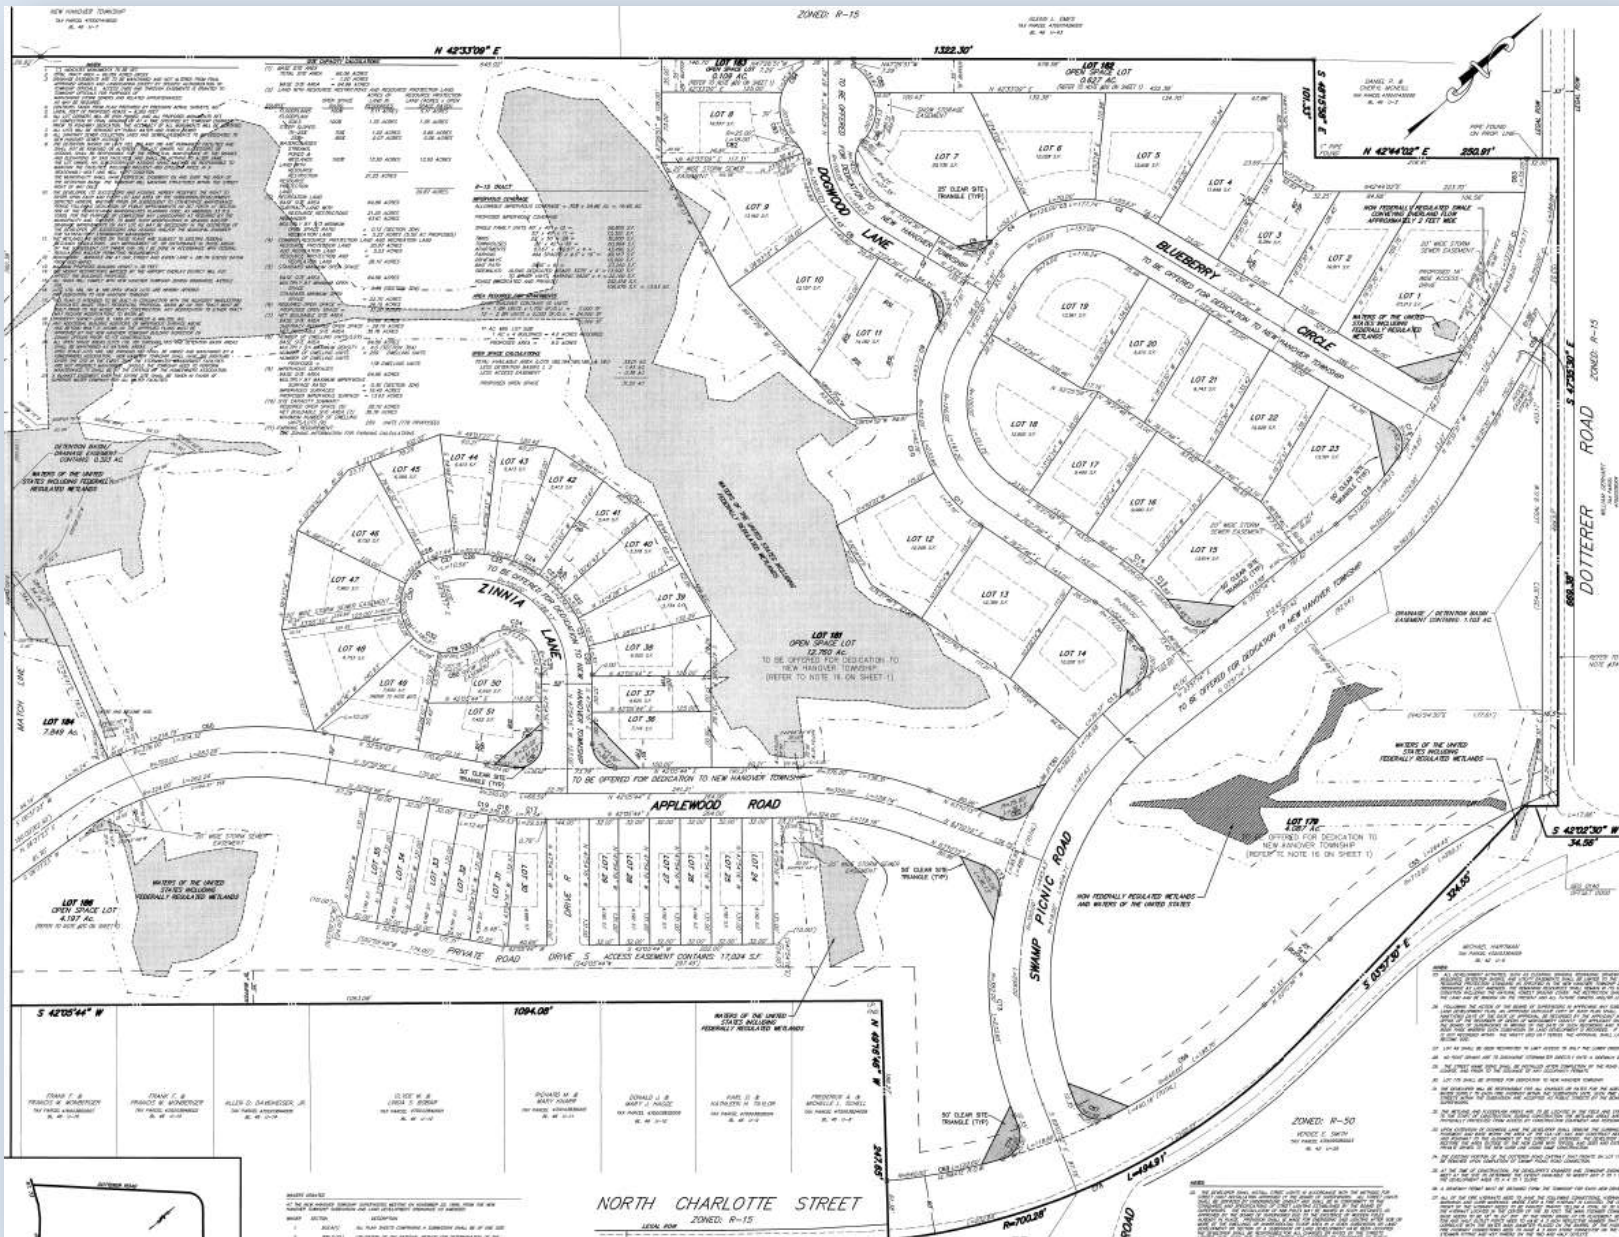

For more information call: **610-630-3700**

Matt Bergin

mbergin@continentalrealty.com

Joseph Tarantino

jtarrantino@continentalrealty.com