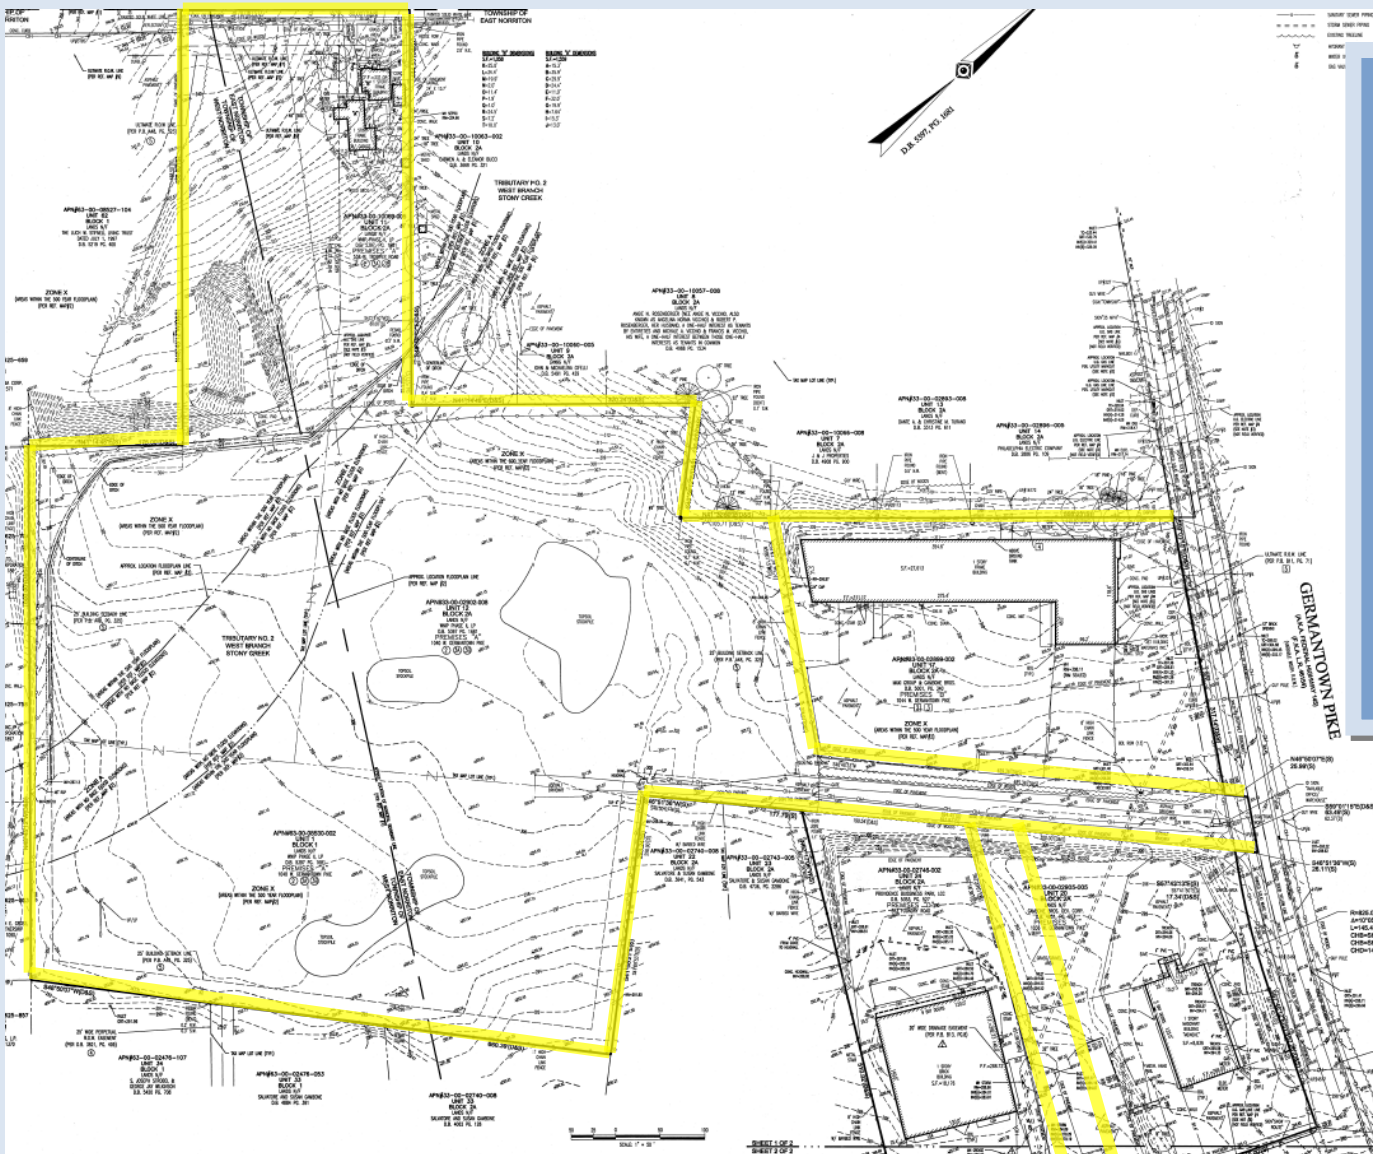

East Norriton, PA
17 + Acres, INDUSTRIAL Land
For Sale
Public Water & Sewer
Relocate your Distribution Center
Close to Major Roadways

For more information call: **610-630-3700**
Matt Bergin **Joseph Tarantino**
mbergin@continentalrealty.com jtarrantino@continentalrealty.com

Zoned "I" Industrial

Part of East/West Norriton Industrial Park

Site has ample parking

Close to Major Roadways

Public Water & Sewer

Located Close to proposed new Einstein Hospital

For more information call: