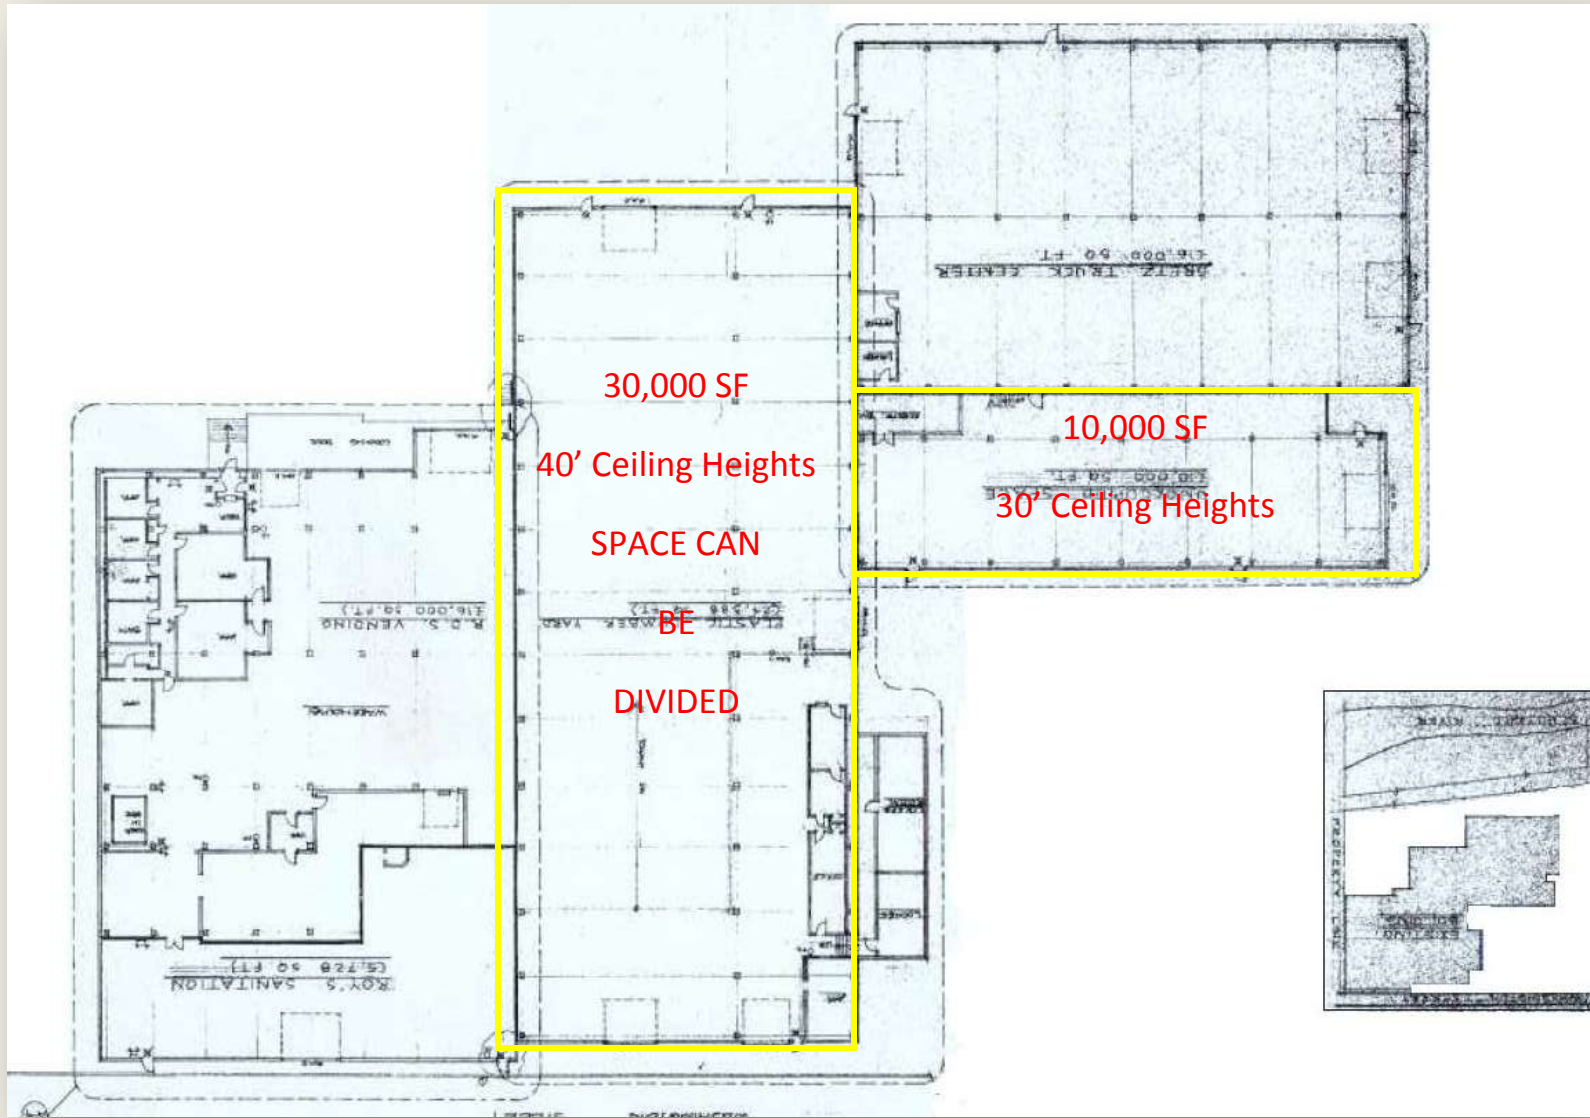

Call: **Matt Bergin** or **Robert "Jason" Wright**
610-630-3700
mbergin@continentalrealty.com or rwright@continentalrealty.com

610-630-3700
rwright@continentalrealty.com