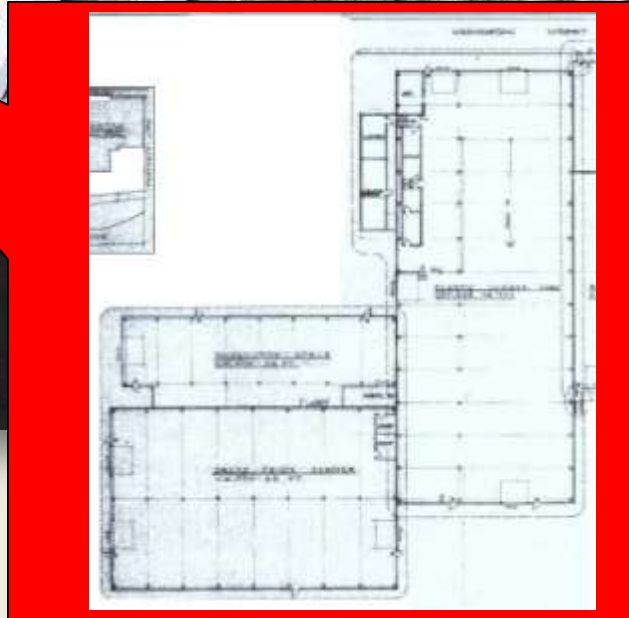

2 Suites Available

-  Warehouse Space
-  Drive In & Loading Docks
-  40' ceiling Heights
-  Up to 30,000 SF Contiguous
-  Quick access to route 202

 **Continental Realty**
Serving Chester, Montgomery, Delaware and Bucks Counties