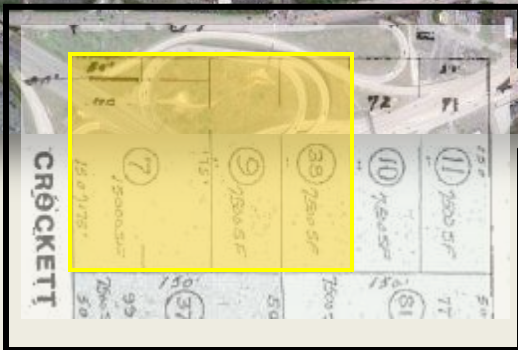

DeKalb Pike (Route 202) King of Prussia, PA

- ¾ of an Acre
- Tremendous Visibility
- Across from KOP Mall

King of Prussia, PA (Upper Merion Twp)

Traffic Count – approx 65,000 VPD

2009 Total Daytime Work Population 133,364 - 5 Mile
2009 Median Household Income \$103,101 - 3 Mile